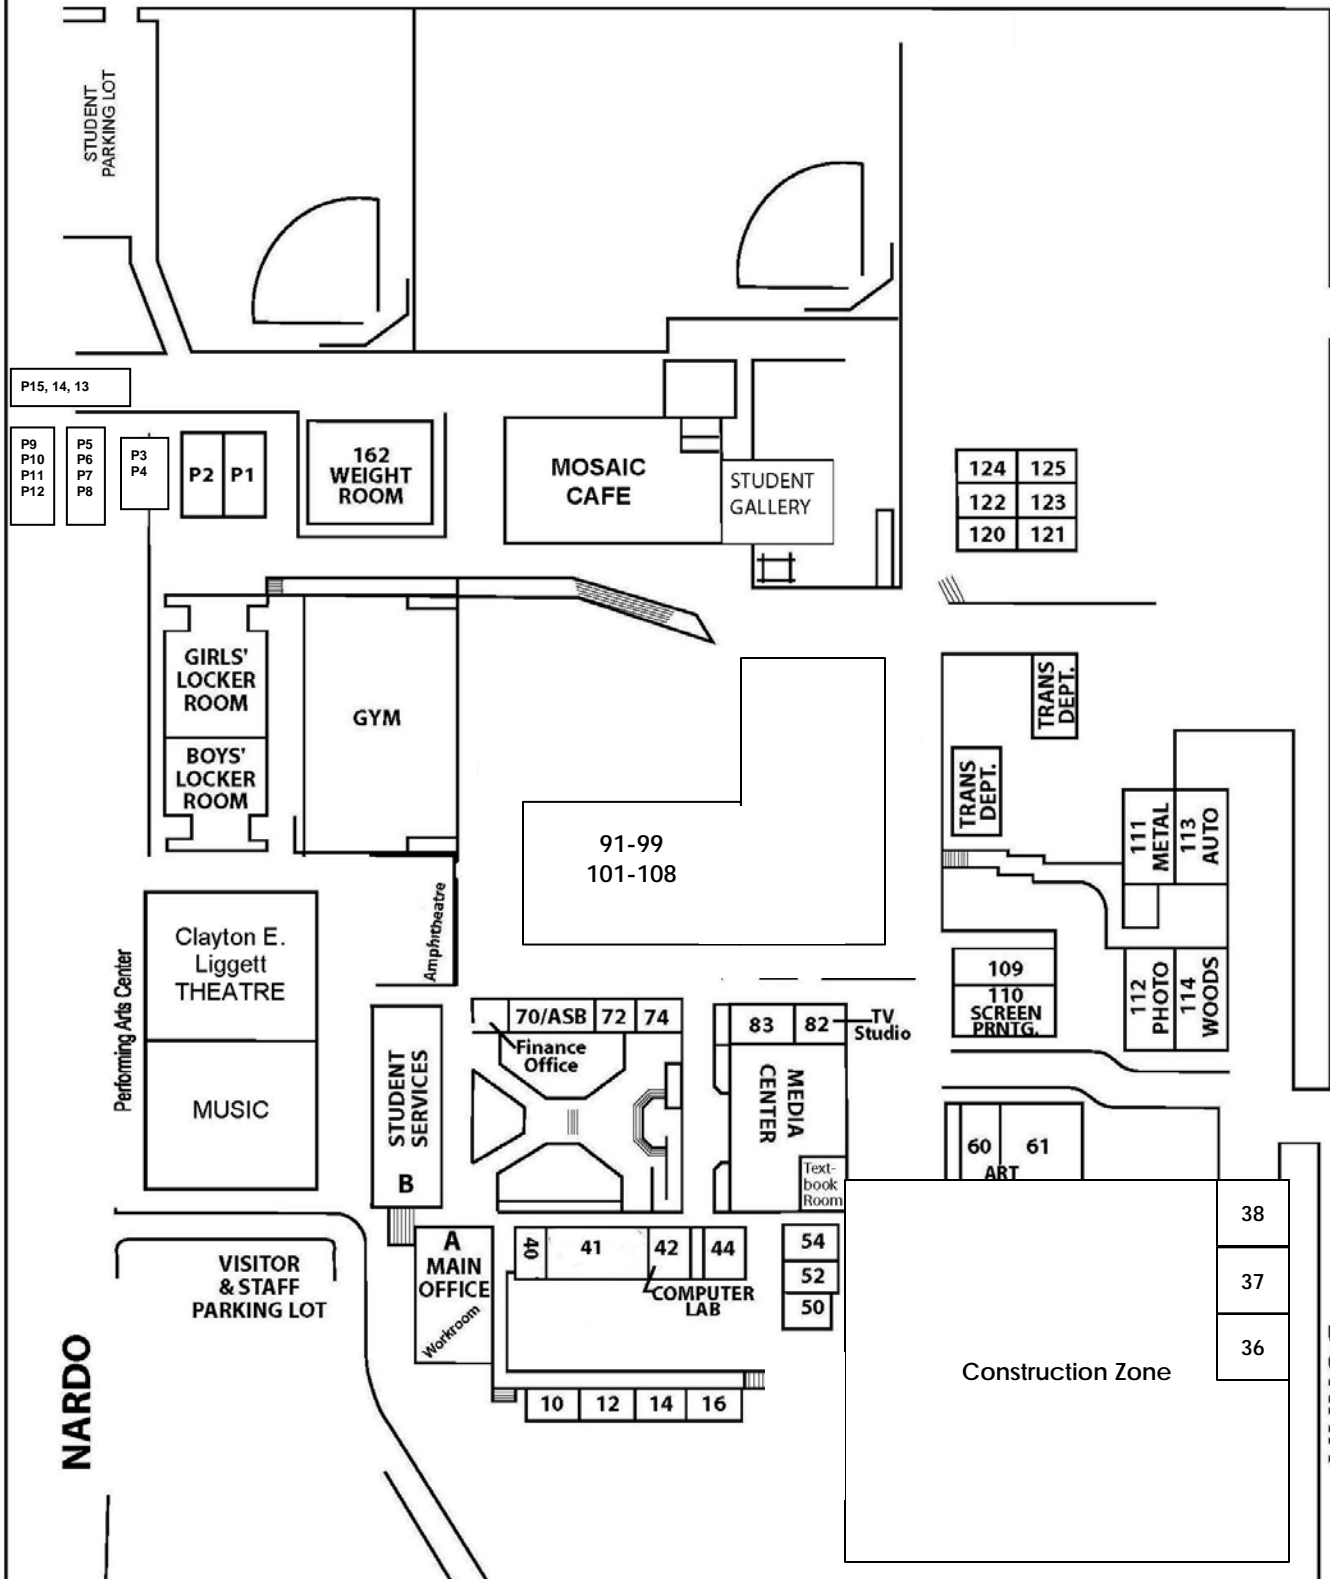

# MELBA

STUDENT  
PARKING LOT

P15, 14, 13

P9  
P10  
P11  
P12

P5  
P6  
P7  
P8

P3  
P4

P2  
P1

162  
WEIGHT  
ROOM

MOSAIC  
CAFE

STUDENT  
GALLERY

124 125  
122 123  
120 121

GIRLS'  
LOCKER  
ROOM

GYM

BOYS'  
LOCKER  
ROOM

91-99  
101-108

TRANS.  
DEPT.